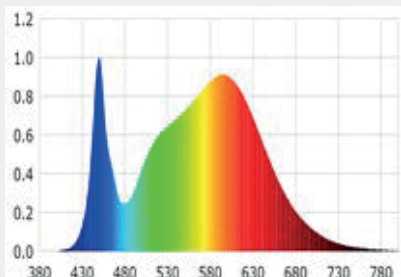

BIOLED VEG VEGETATING LAMP

Photon Flux efficiency 2.98 $\mu\text{Mol}/\text{sec}/\text{W}$
Photonic Power: >450 $\mu\text{Mol}/\text{sec}$
Electric Power +/- 250W
Weight: +/- 14 Lbs.
Dimmable, Tunable, Adjustable Beam
High Efficiency Stainless Steel Reflector
Fast Connect and easy installation

BIOLED FLW FLOWERING LAMP

Photon Flux efficiency 2.98 $\mu\text{Mol}/\text{sec}/\text{W}$
Photonic Power: >1000 $\mu\text{Mol}/\text{sec}$
Electric Power +/- 420W
Weight: +/- 18 Lbs.
Dimmable, Tunable, Adjustable Beam
High Efficiency Stainless Steel Reflector
Fast Connect and easy installation