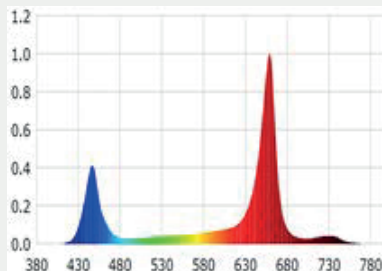

"Flowering" Spectrum, PPF>1000 nMol/sec

IOT AND MACHINE LEARNING

BIOLED Cannabis is taking steps towards the next level. Developing IOT and Machine-Learning Server to improve performance on BIOLED existing installations using Crowd Wisdom.

Data from greenhouses and indoor crops such as quality, growth rate and the data received by the IOT sensors is constantly monitored, analyzed and applied to the system. The Machine Learning Algorithm automatically modifies parameters such as spectrum, intensity and timing settings (as per the farmer choice).

OUR COMPANY

BIOLEDEco Light Systems (former ZubaVision) is a young high tech company known for its outstanding Led lighting products and is a world-leading player in the research, development, manufacture and implementation of advanced horticultural LED technologies. BIOLED, Led light systems are designated for industry, military and commercial applications. Its systems are high-end, innovative, with extreme efficiency and power performance, heavy-duty and yet lightweight and very easy install.

Today Bioled is focused on developing horticulture indoor/green-house smart lighting systems, which includes IoT control and management system and machine learning applications

BIOLED Eco Light Systems Ltd. is a High Tech company, well known for its outstanding lighting products. It became an innovative world player in the research, development, manufacture and implementing of horticultural LED technology.

BIOLED Eco Light Systems Ltd is Israel leading manufacturer of industrial, military and horticulture LED light systems, suitable for the most sever environmental applications.